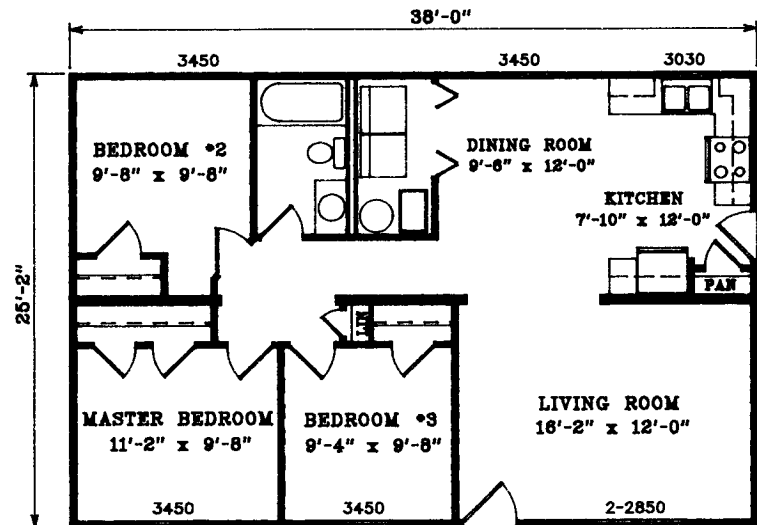

END ELEVATION  
CRAWLSPACE MODEL

CRAWLSPACE MODEL  
(SIDE GARAGE ADAPTABLE)

NOTE:  
BASEMENT MODEL  
NOT AVAILABLE

DUE TO PRODUCT IMPROVEMENT AND CODE REQUIREMENTS,  
PLANS AND SPECIFICATIONS ARE SUBJECT TO CHANGE.

THE EDGEMONT

950 SQ. FT.