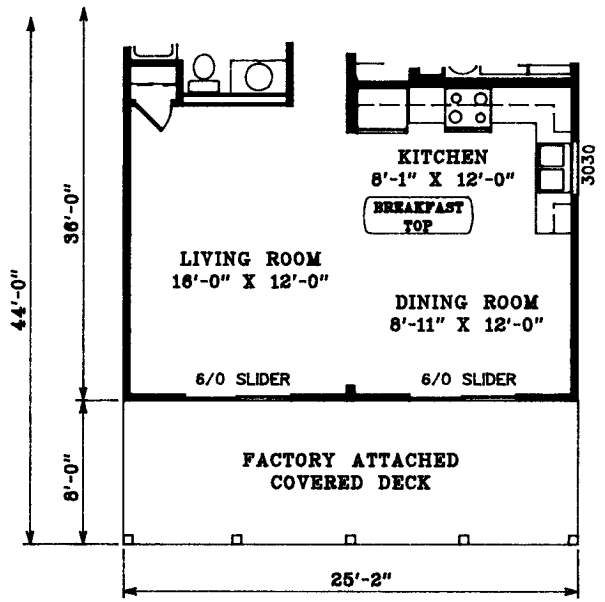

BASEMENT MODEL

VACATION STYLE MODEL
(AVAILABLE AS CRAWLSPACE OR BASEMENT)

CRAWLSPACE MODEL
(SIDE GARAGE ADAPTABLE)

THE SHAWNEE I
900 SQ. FT.

DUE TO PRODUCT IMPROVEMENT AND CODE REQUIREMENTS,
PLANS AND SPECIFICATIONS ARE SUBJECT TO CHANGE.