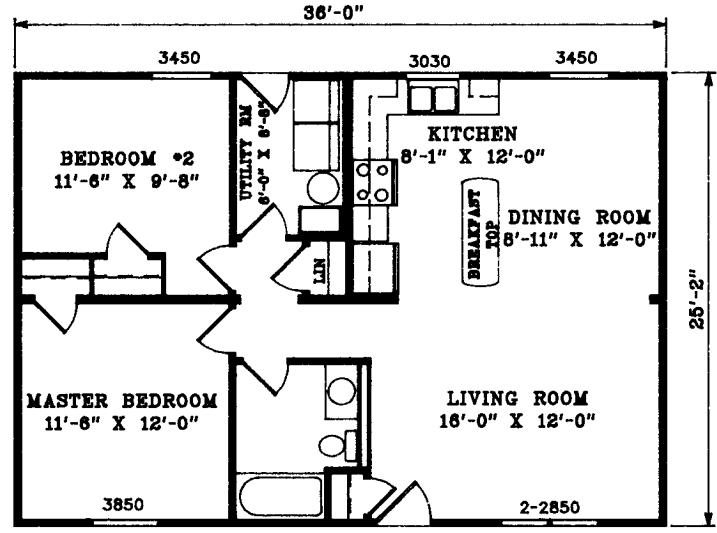

BASEMENT MODEL

VACATION STYLE MODEL
(AVAILABLE AS CRAWLSPACE OR BASEMENT)

CRAWLSPACE MODEL
(SIDE GARAGE ADAPTABLE)

THE SHAWNEE I
900 SQ. FT.

DUE TO PRODUCT IMPROVEMENT AND CODE REQUIREMENTS,
PLANS AND SPECIFICATIONS ARE SUBJECT TO CHANGE.